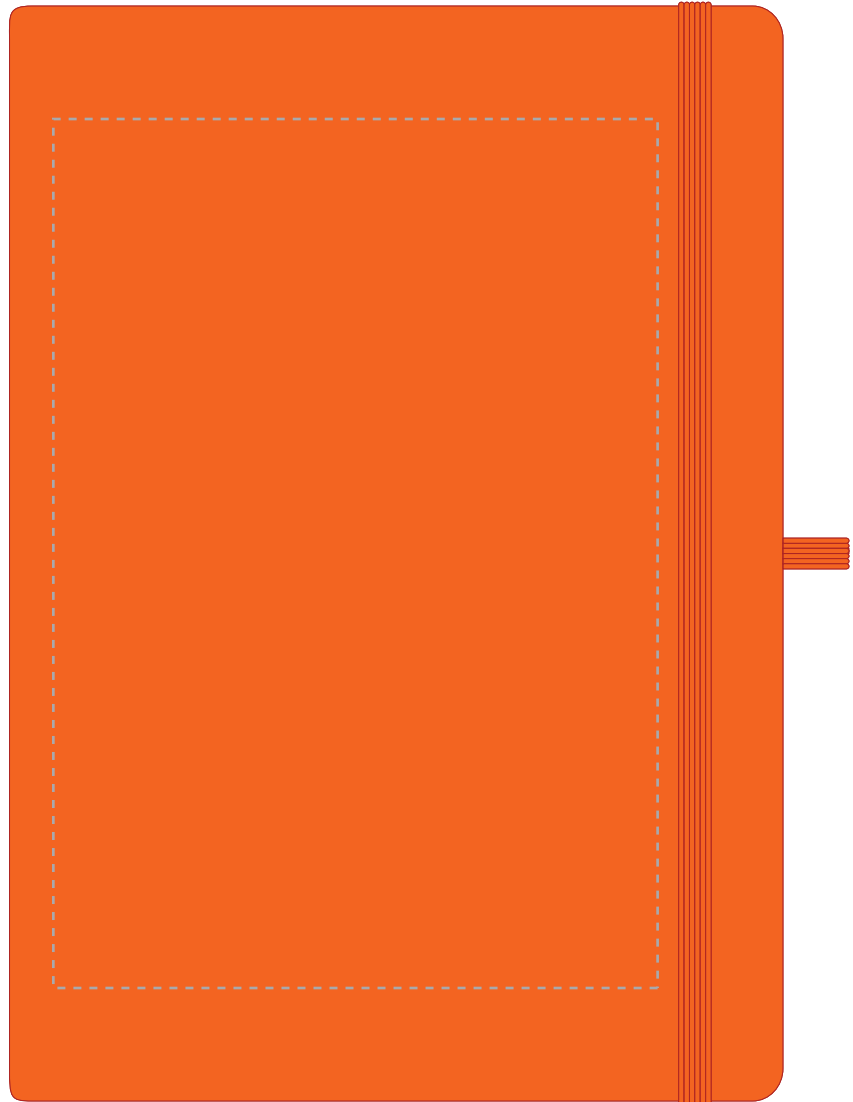

Your Ref:	Quantity:	Product Code: QS0344
Our Ref:	Version: 1	Product Colour: AMBER

PRINTING CONCERNS:

We stock this item in the following colours

**PANTONE REFERENCE(S)**

Due to the nature of the product the print position may vary by 2 - 3 mm

- Debossing/ Foil blocking
Edge to edge

ARTWORK SCALE 50%

Product Image for visualisation
- colours may vary

The dashed line is to demonstrate print area and will not appear on your printed item

PLEASE NOTE: